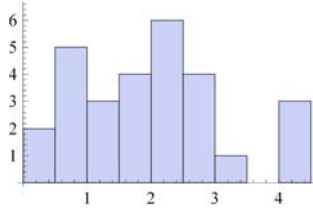

ELE 314 Quiz Grades (Fall 2011)

- Initialize

- Quiz 1 - operations on signals

- Quiz 2 - properties of systems

- Quiz 3 - difference and differential equations

- Quiz 4 - continuous-time convolution

- Quiz 5 - discrete-time convolution