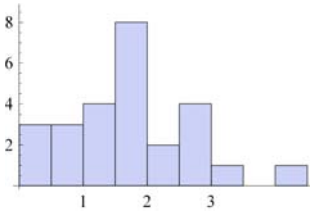

■ Quiz 8 - Fourier transforms