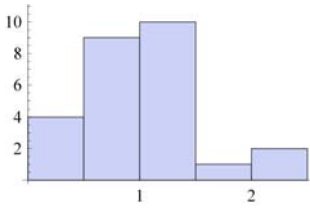

■ Quiz 7 - continuous-time Fourier transform